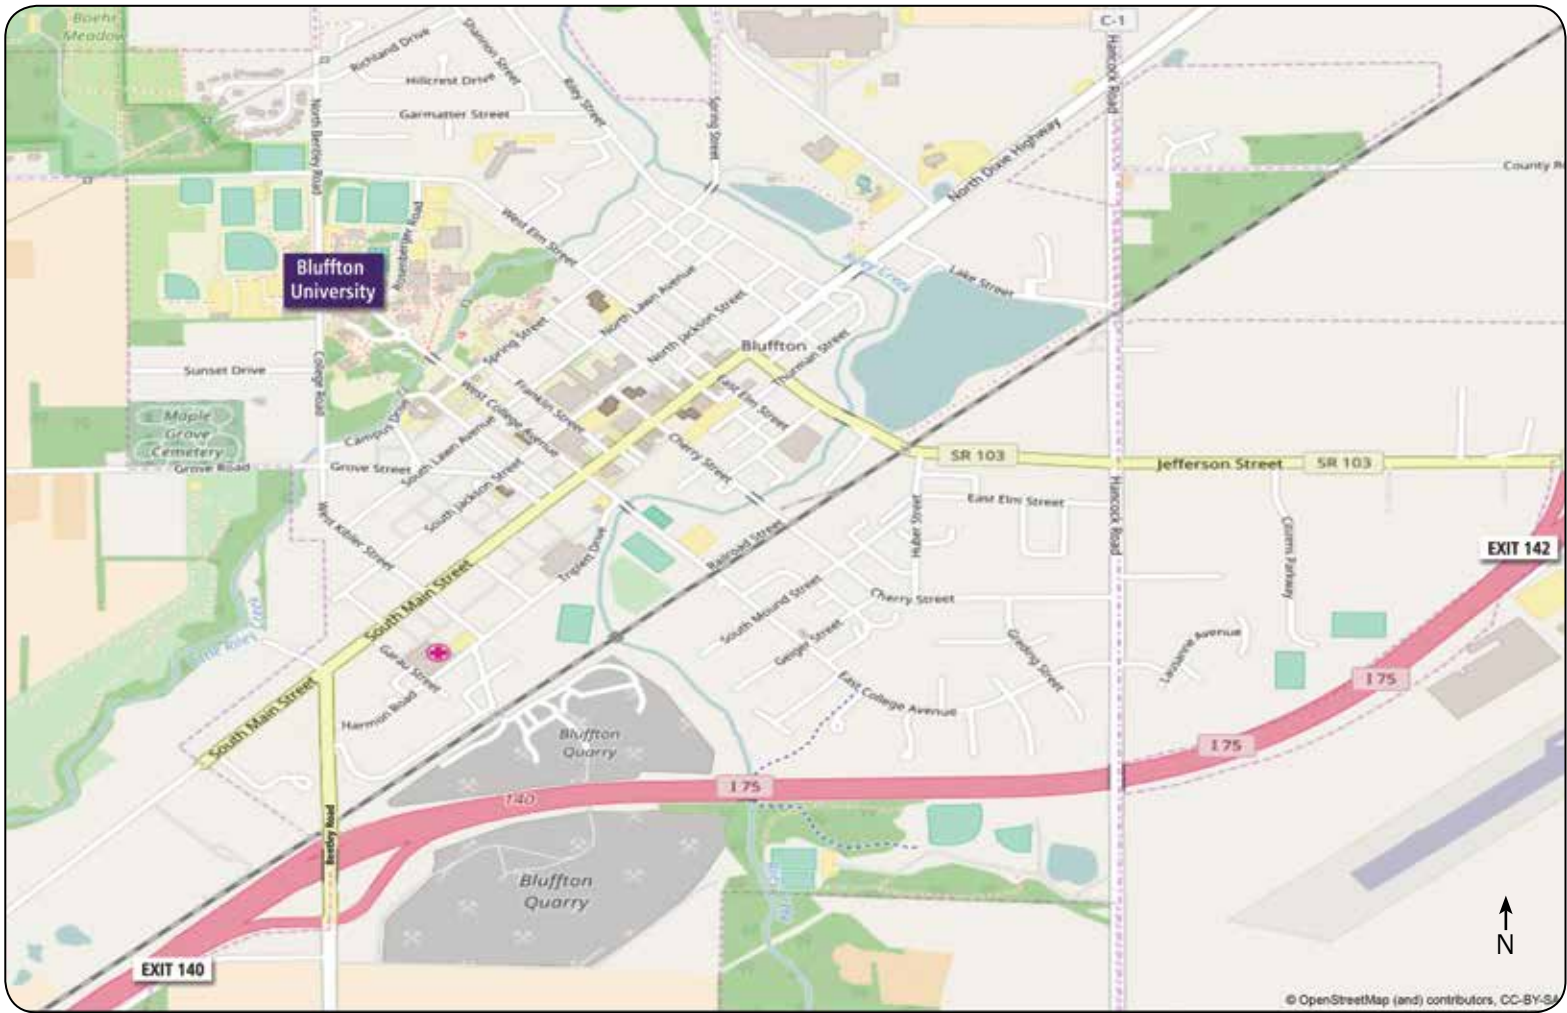

# Campus and village maps

AT BLUFFTON

1. Riley Court
  - Admissions office
  - Adult and Graduate Studies office
  - Financial Aid office
  - Student Life office
  - Religious Life, Residence Life
  - Riley Court Apartments
  - The Lion and Lamb Peace Arts Center
2. Scudder Visual Arts Center
3. Public Relations House
4. Houshower House
  - Alumni relations
5. Mara Alva House
  - Development office
6. Bren-Dell Hall
7. Ropp Hall
  - Health Center
8. Fire Circle
9. Musselman Library
  - Center for Career and Vocation
  - University Archives and Mennonite Historical Collections
10. College Hall
  - Academic Affairs office
  - Business office
  - President's office
  - Ramseyer Auditorium
  - Registrar's office
11. Mosiman Hall
12. Yoder Recital Hall
13. Centennial Hall
  - Technology Center
14. Berky Hall
15. Shoker Science Center
16. Marbeck Center
  - Bob's Place
  - Bookstore
  - The Commons (campus restaurant)

# Bluffton, Ohio

## From Interstate 75:

### From Exit 142:

Turn west onto State Route 103. At the first stop sign, turn left onto Main Street. Turn right onto College Avenue and follow College Avenue into the heart of campus.